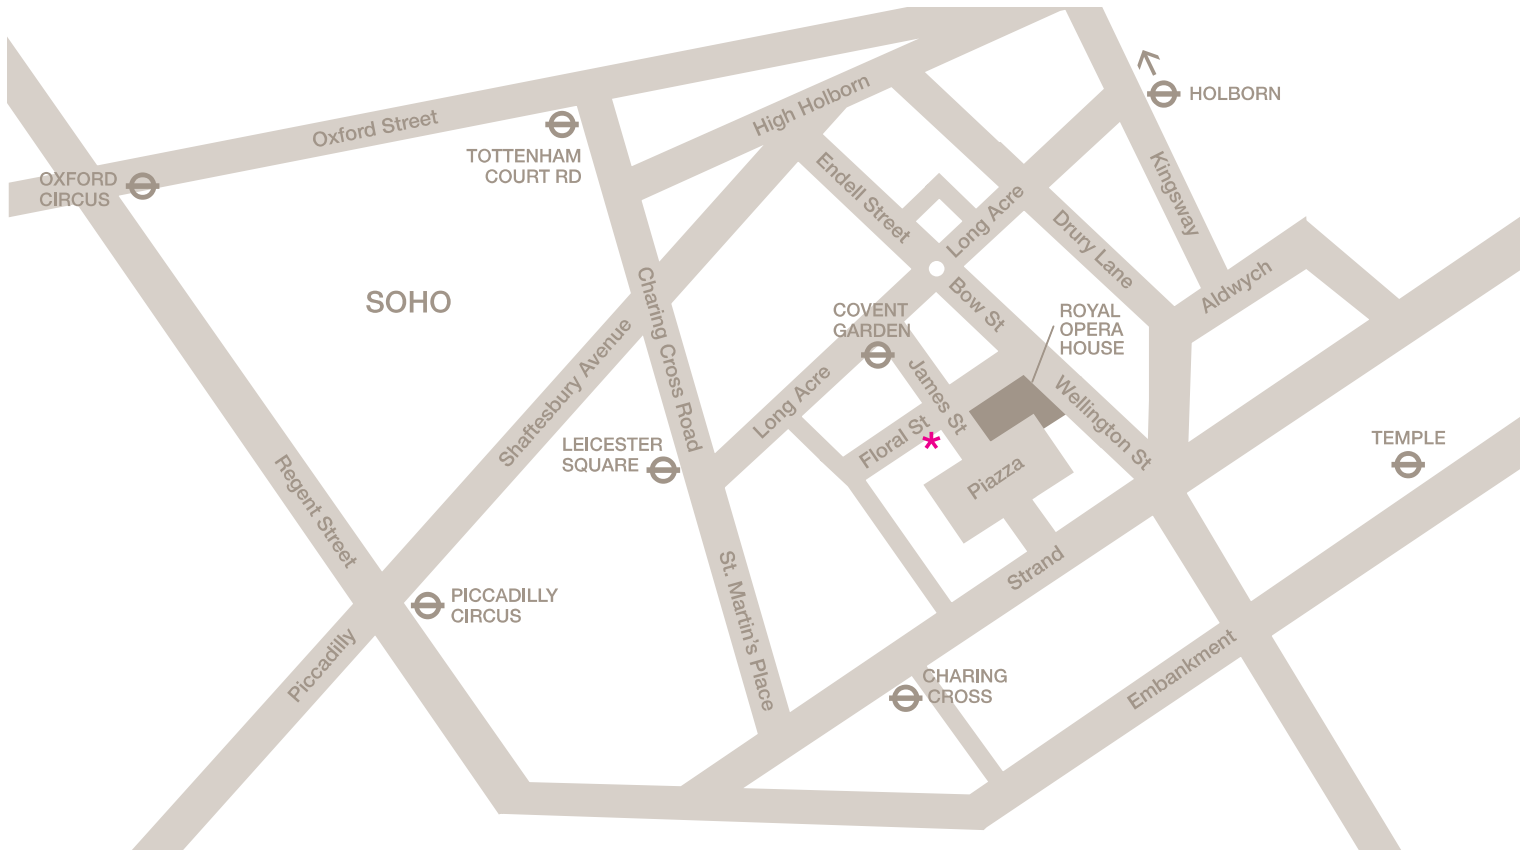

## How to get here

Floral Street is just around the corner from Covent Garden tube and we're opposite the Paul Smith shop and above Ted Baker. (our door is to the left of the shop)

Leicester Square tube and Charing Cross mainline station are both within five minutes walking distance of the office.